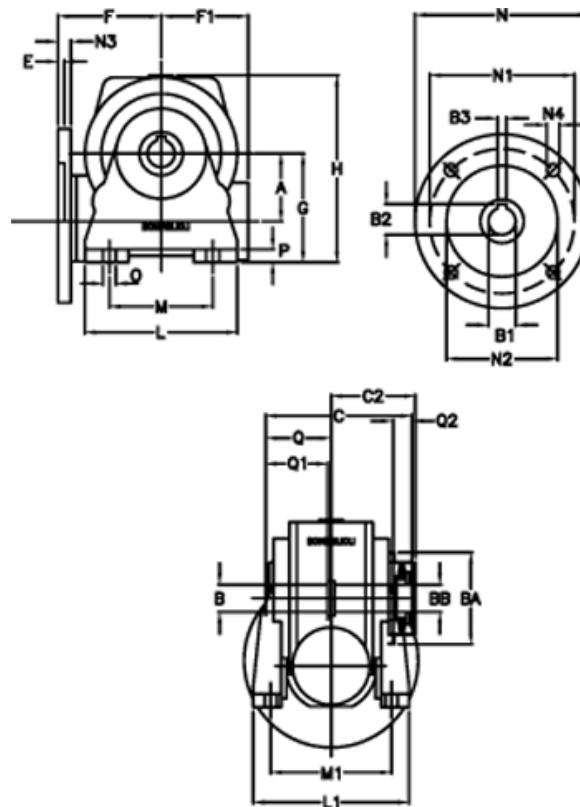

Article number: 390204906012216

Description: Worm Gear with Torque Limiter
VF 49-L1-N-60 P63B5

Measures

a = 49.50	C2 = 63,5	L1 = 124	O = 8.5
B = 25	Description = VF 49N-xx-63B5	m = 63	P = 12
B1 E7 = 11	E = 3.0	M1 = 98.5	Q = 51.0
B2 = 12.8	F = 70	N = 140	Q1 = 41
B3 H9 = 4	F1 = 63	N1 = 115	Q2 = 15
BA = 63	g = 82	N2 = 95	
BB H7 = 14	H = 138.0	N3 = 10.5	
C = 105	L = 110	N4 = 9,5	